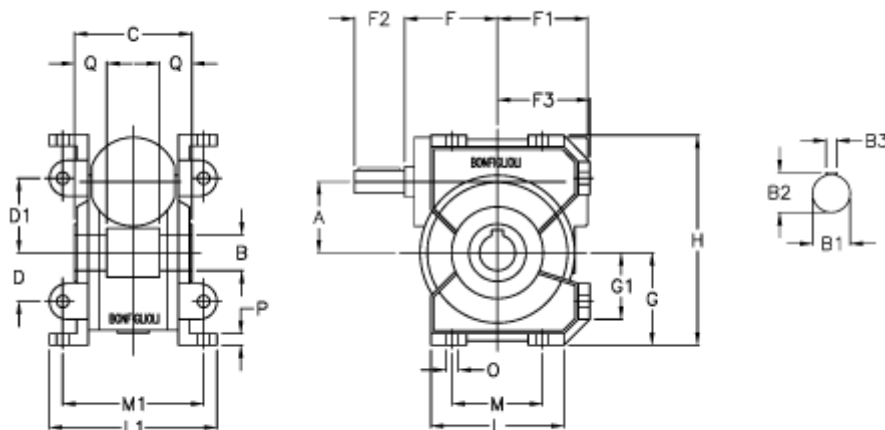

Data Sheet

Article number: 3901049045000

Description: Worm gear with solid input shaft
VF 49U-45-HS

Measures

a = 49.5	Description = VF 49U-xx-HS	L = 93
B = 25	F = 65	L1 = 117
B1 = 16	F1 = 63	m = 63
B2 = 18.0	F2 = 40	M1 = 98.5
B3 = 5	F3 = 64.5	O = 8.5
C = 82	g = 64.5	P = 8
D = 34	G1 = 46.5	Q = 22.5
D1 = 52	H = 146.5	